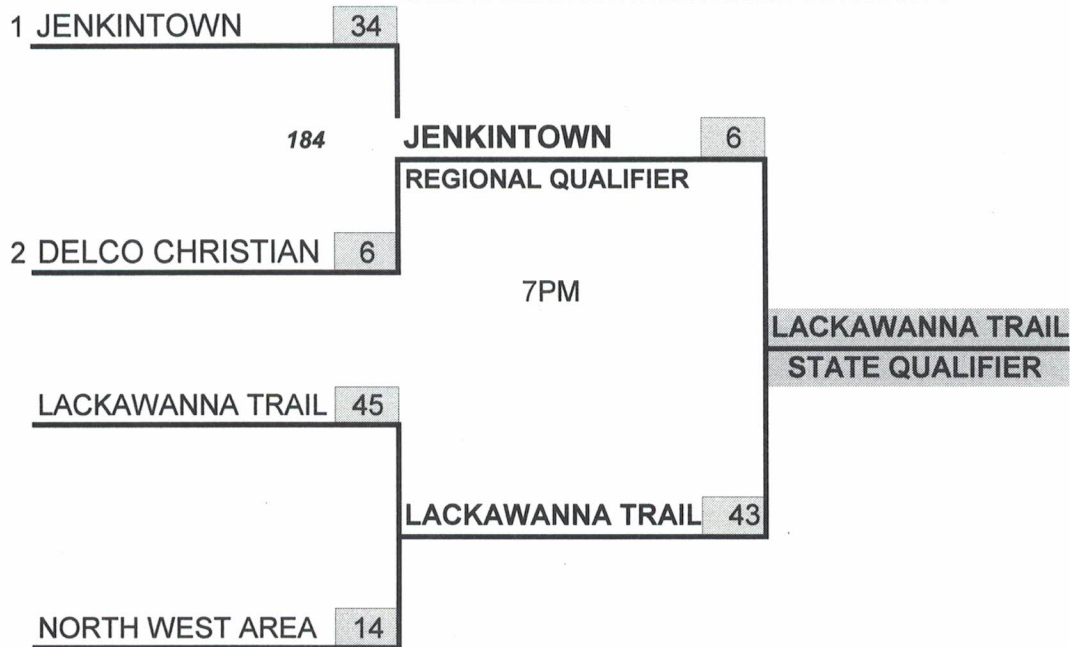

D1. D2 REGION 1A FOOTBALL 2016

12/6/16

SAT 11/5/2016

FRIDAY 11/11/2016

GAME TO BE PLAYED AT HIGHER SEED SCHOOL IN D2

D1. D12 REGION 2A FOOTBALL 2016

4 TEAMS WILL BE SEEDED USING THE D1 POINT SYSTEM
1 D1 TEAM, 1 PCL TEAM, 1 PL TEAM, 1 AT LARGE

12/6/16

SAT 11/5/2016

11/12/16

CHAMPIONSHIP GAME at HIGHER SEED

D1.D12 REGION 3A FOOTBALL 2016

4 TEAMS WILL BE SEEDED USING THE D1 POINT SYSTEM
1 D1 TEAM, 1 PCL TEAM, 1 PL TEAM, 1 AT LARGE

12/6/16

11/11-12/2016