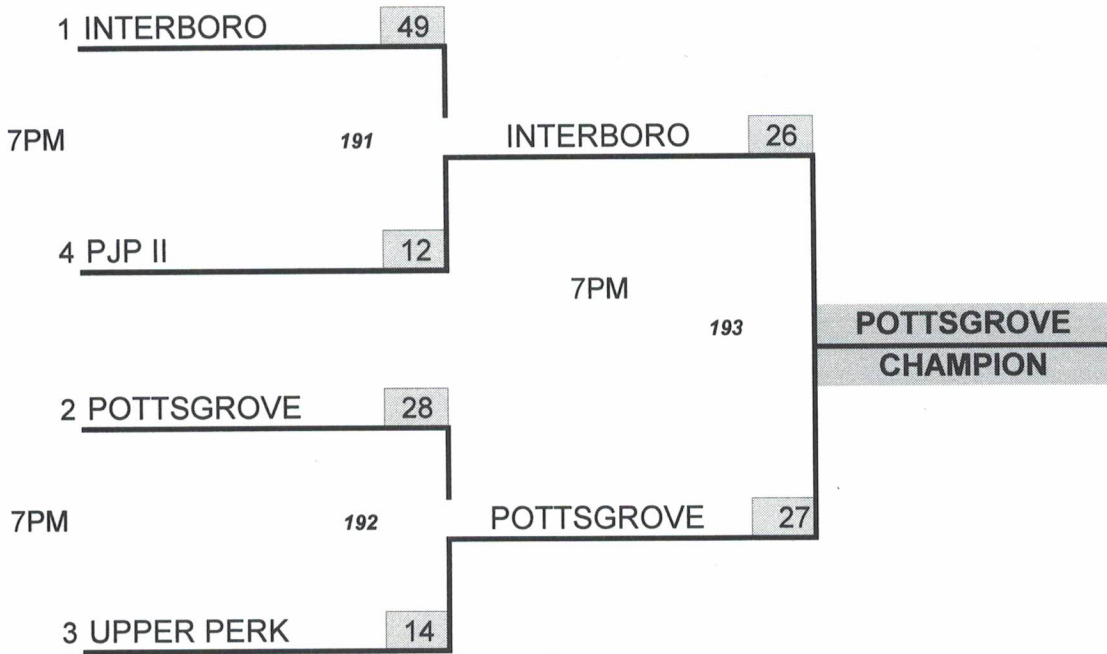

DISTRICT ONE 4A FOOTBALL 2016

11/4/16

11/11/16

12/6/16

CHAMPIONSHIP GAME at HIGHER SEED