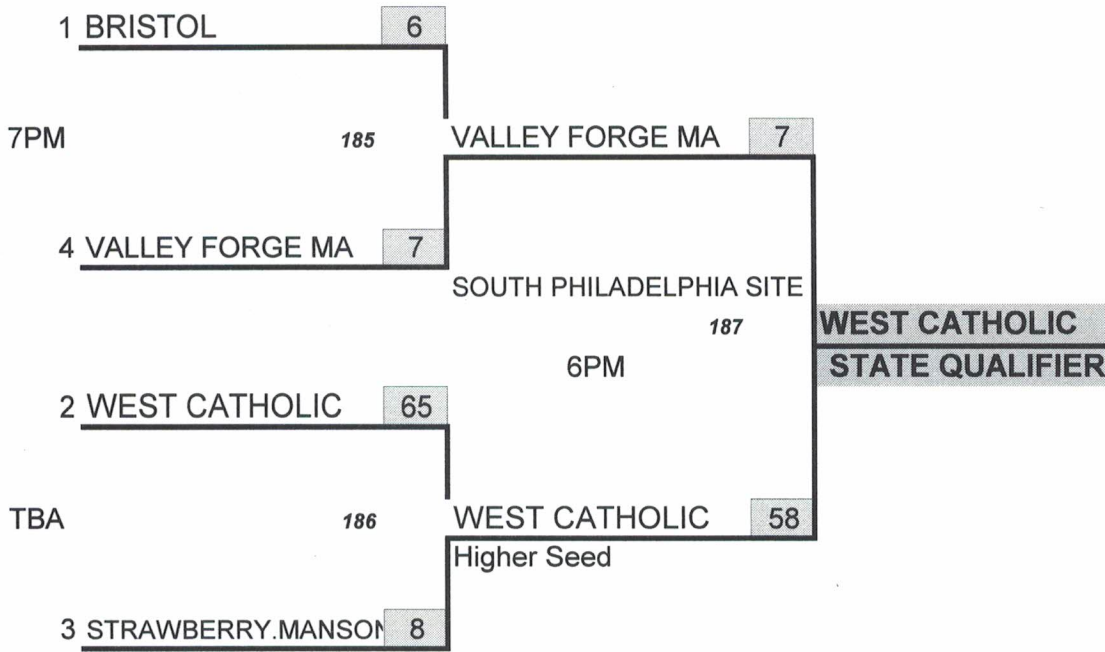

D1. D2 REGION 1A FOOTBALL 2016

12/6/16

SAT 11/5/2016

FRIDAY 11/11/2016

GAME TO BE PLAYED AT HIGHER SEED SCHOOL IN D2

D1. D12 REGION 2A FOOTBALL 2016

4 TEAMS WILL BE SEEDED USING THE D1 POINT SYSTEM
1 D1 TEAM, 1 PCL TEAM, 1 PL TEAM, 1 AT LARGE

12/6/16

SAT 11/5/2016

11/12/16

CHAMPIONSHIP GAME at HIGHER SEED

D1.D12 REGION 3A FOOTBALL 2016

4 TEAMS WILL BE SEEDED USING THE D1 POINT SYSTEM
1 D1 TEAM, 1 PCL TEAM, 1 PL TEAM, 1 AT LARGE

12/6/16

11/11-12/2016