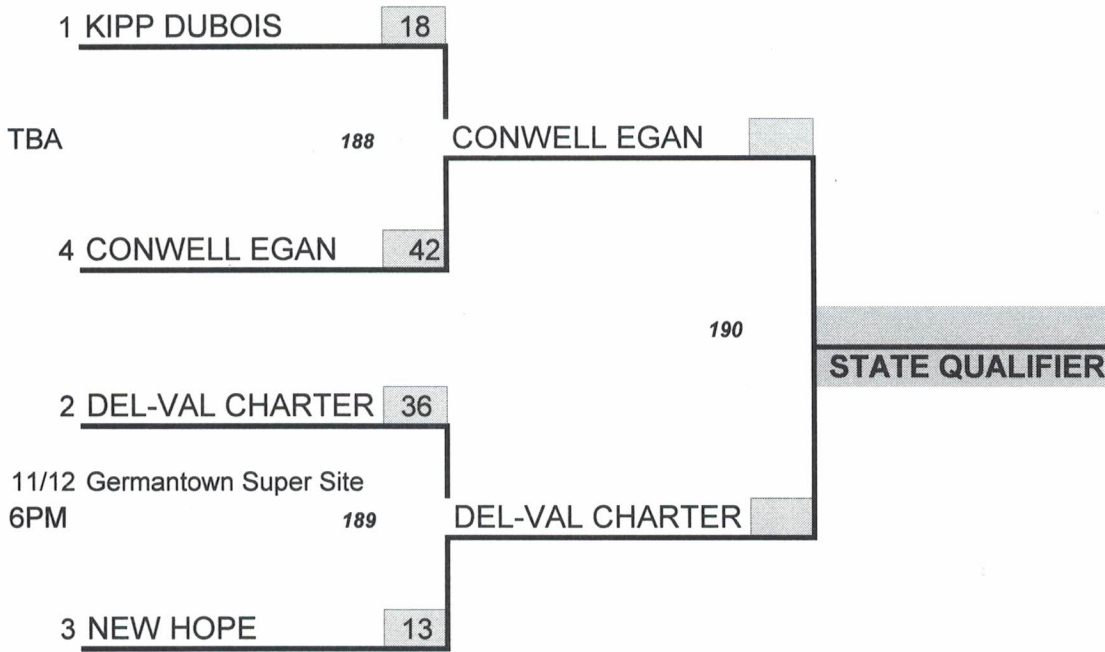

D1.D12 REGION 3A FOOTBALL 2016

4 TEAMS WILL BE SEEDED USING THE D1 POINT SYSTEM
1 D1 TEAM, 1 PCL TEAM, 1 PL TEAM, 1 AT LARGE

12/6/16

11/11-12/2016

11/18/16

CHAMPIONSHIP GAME at HIGHER SEED