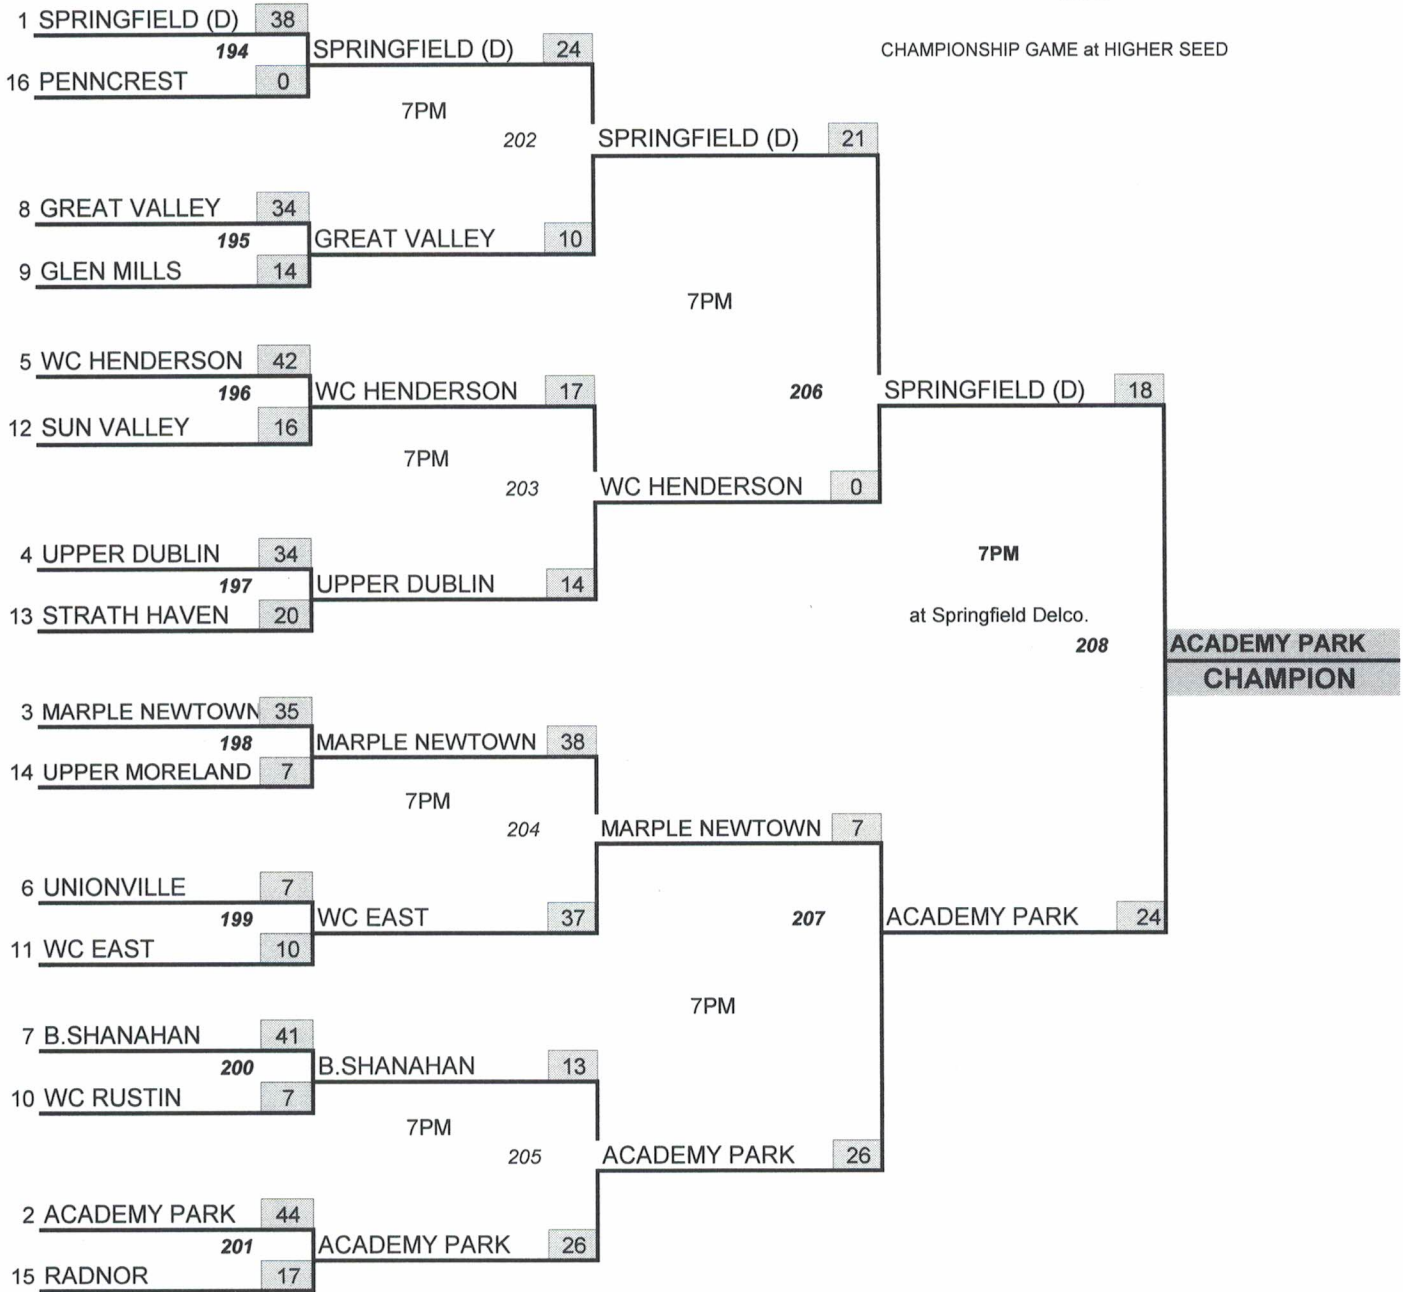

DISTRICT ONE 5A FOOTBALL 2016

11/4/16

11/11/16

11/18/16

11/25/16

12/6/16