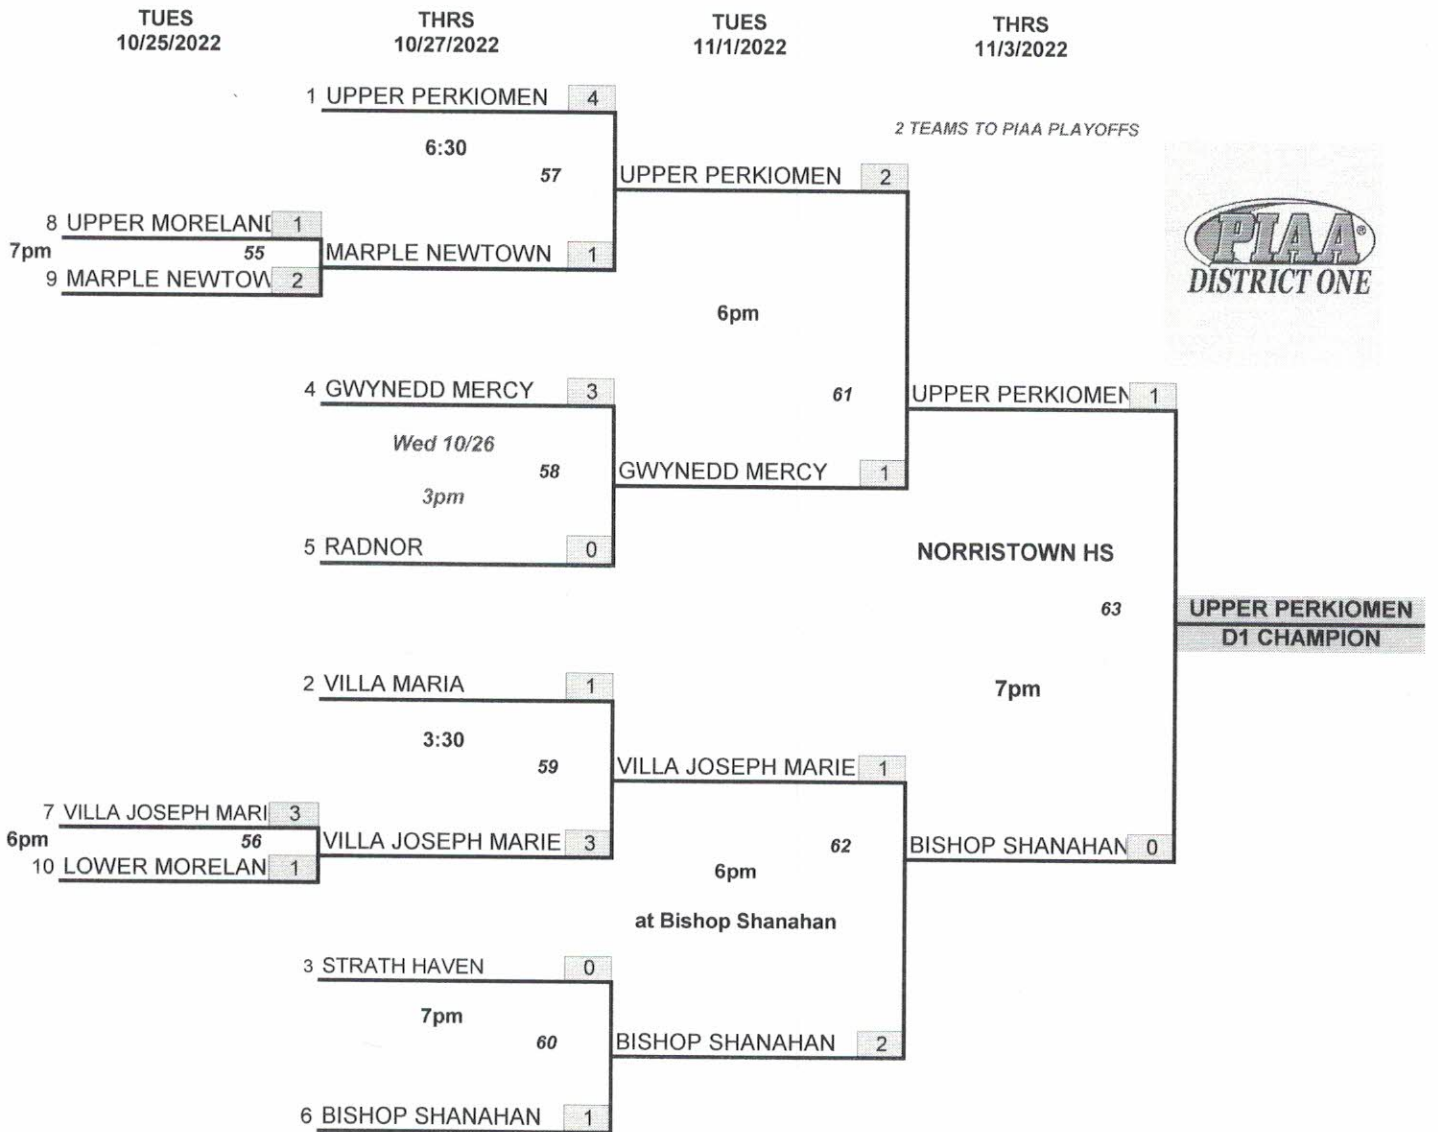

LANSDALE CATHOLIC
PIAA QUALIFER

NAZARETH ACADEMY
DISTRICT ONE

DISTRICT ONE - 3A GIRLS SOCCER 2022

DISTRICT ONE - 4A GIRLS SOCCER 2022

| | TUES 10/25/2022 | THRS 10/27/2022 | SAT 10/29/2022 | TUES 11/1/2022 | SAT 11/5/2022 |
|--------------------|--------------------|--------------------|-------------------|-------------------|------------------|
| 1 CONESTOGA | | | | | |
| BYE | 64 | | | | |
| 16 UPPER DUBLIN | 1 | | | | |
| 7pm | 65 | | | | |
| 17 WC HENDERSON | 0 | | | | |
| 8 OWEN J. ROBERTS | 4 | | | | |
| 7pm | 66 | | | | |
| 25 BOYERTOWN | 0 | | | | |
| 9 D'TOWN EAST | 2 | | | | |
| 5pm | 67 | | | | |
| 24 WC RUSTIN | 0 | | | | |
| 4 LOWER MERION | | | | | |
| BYE | 68 | | | | |
| 13 WISSAHICKON | 2 | | | | |
| 7pm | 69 | | | | |
| 20 HAVERFORD | 1 | | | | |
| 5 NESHAMINY | 5 | | | | |
| 3pm | 70 | | | | |
| 28 RIDLEY | 2 | | | | |
| 12 SPRINGFIELD (D) | 1 | | | | |
| 7pm | 71 | | | | |
| 21 GARNET VALLEY | 2 | | | | |
| 2 PENNRIDGE | | | | | |
| BYE | 72 | | | | |
| 15 CR NORTH | 1 | | | | |
| 5pm | 73 | | | | |
| 18 QUAKERTOWN | 0 | | | | |
| 7 HATBORO-HORSHAM | 1 | | | | |
| 7pm | 74 | | | | |
| 26 CB WEST | 2 | | | | |
| 10 PERK VALLEY | 0 | | | | |
| 7pm | 75 | | | | |
| 23 D'TOWN WEST | 1 | | | | |
| 3 AVON GROVE | | | | | |
| BYE | 76 | | | | |
| 14 CB EAST | 3 | | | | |
| 5pm | 77 | | | | |
| 19 SPRING-FORD | 0 | | | | |
| 6 ABINGTON | 2 | | | | |
| 7pm | 78 | | | | |
| 27 PLY WHITEMARSH | 1 | | | | |
| 11 CR SOUTH | 2 | | | | |
| 5pm | 79 | | | | |
| 22 PHOENIXVILLE | 0 | | | | |