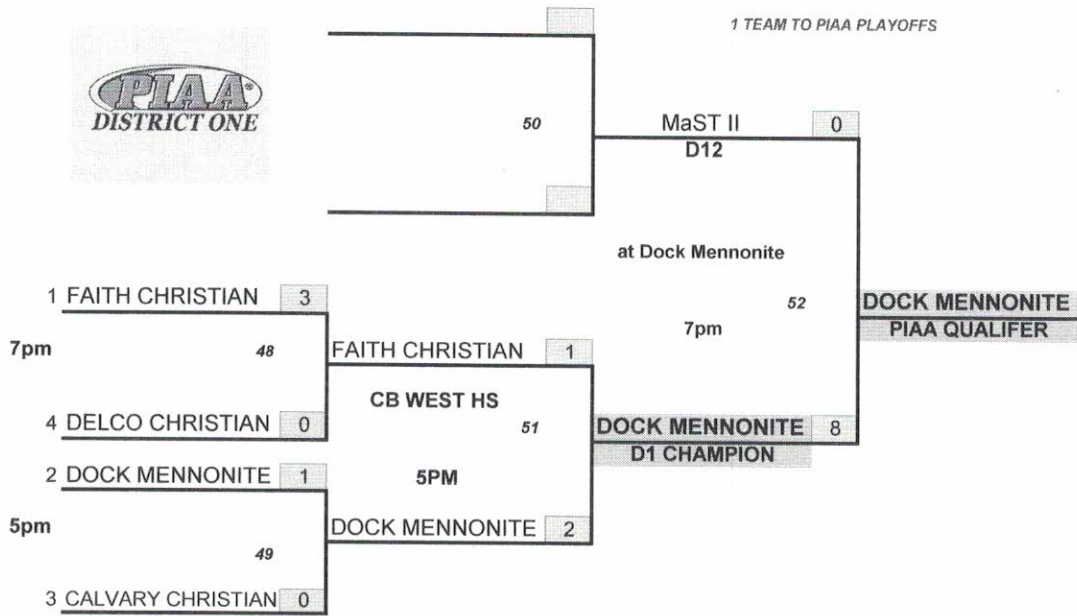

DISTRICT ONE - 1A GIRLS SOCCER 2022

WED
10/26/22

TUES
11/1/22

THRS
11/3/22

1 TEAM TO PIAA PLAYOFFS

DISTRICT ONE - 2A GIRLS SOCCER 2022

WED
10/26/22

HOME SITE

1 NAZARETH ACADEMY 7

3:30 53

2 MaST CHARTER 1

FRIDAY
11/4/22

LANSDALE CATHOLIC
DISTRICT 12

Municipal Park-Turf Field
Bristol, PA

54

5:30

LANSDALE CATHOLIC
PIAA QUALIFER

NAZARETH ACADEMY
DISTRICT ONE

DISTRICT ONE - 3A GIRLS SOCCER 2022

DISTRICT ONE - 4A GIRLS SOCCER 2022

| | TUES 10/25/2022 | THRS 10/27/2022 | SAT 10/29/2022 | TUES 11/1/2022 | SAT 11/5/2022 |
|--------------------|--------------------|--------------------|-------------------|-------------------|------------------|
| 1 CONESTOGA | | | | | |
| BYE | 64 | | | | |
| 16 UPPER DUBLIN | 1 | | | | |
| 7pm | 65 | | | | |
| 17 WC HENDERSON | 0 | | | | |
| 8 OWEN J. ROBERTS | 4 | | | | |
| 7pm | 66 | | | | |
| 25 BOYERTOWN | 0 | | | | |
| 9 D'TOWN EAST | 2 | | | | |
| 5pm | 67 | | | | |
| 24 WC RUSTIN | 0 | | | | |
| 4 LOWER MERION | | | | | |
| BYE | 68 | | | | |
| 13 WISSAHICKON | 2 | | | | |
| 7pm | 69 | | | | |
| 20 HAVERFORD | 1 | | | | |
| 5 NESHAMINY | 5 | | | | |
| 3pm | 70 | | | | |
| 28 RIDLEY | 2 | | | | |
| 12 SPRINGFIELD (D) | 1 | | | | |
| 7pm | 71 | | | | |
| 21 GARNET VALLEY | 2 | | | | |
| 2 PENNRIDGE | | | | | |
| BYE | 72 | | | | |
| 15 CR NORTH | 1 | | | | |
| 5pm | 73 | | | | |
| 18 QUAKERTOWN | 0 | | | | |
| 7 HATBORO-HORSHAM | 1 | | | | |
| 7pm | 74 | | | | |
| 26 CB WEST | 2 | | | | |
| 10 PERK VALLEY | 0 | | | | |
| 7pm | 75 | | | | |
| 23 D'TOWN WEST | 1 | | | | |
| 3 AVON GROVE | | | | | |
| BYE | 76 | | | | |
| 14 CB EAST | 3 | | | | |
| 5pm | 77 | | | | |
| 19 SPRING-FORD | 0 | | | | |
| 6 ABINGTON | 2 | | | | |
| 7pm | 78 | | | | |
| 27 PLY WHITEMARSH | 1 | | | | |
| 11 CR SOUTH | 2 | | | | |
| 5pm | 79 | | | | |
| 22 PHOENIXVILLE | 0 | | | | |