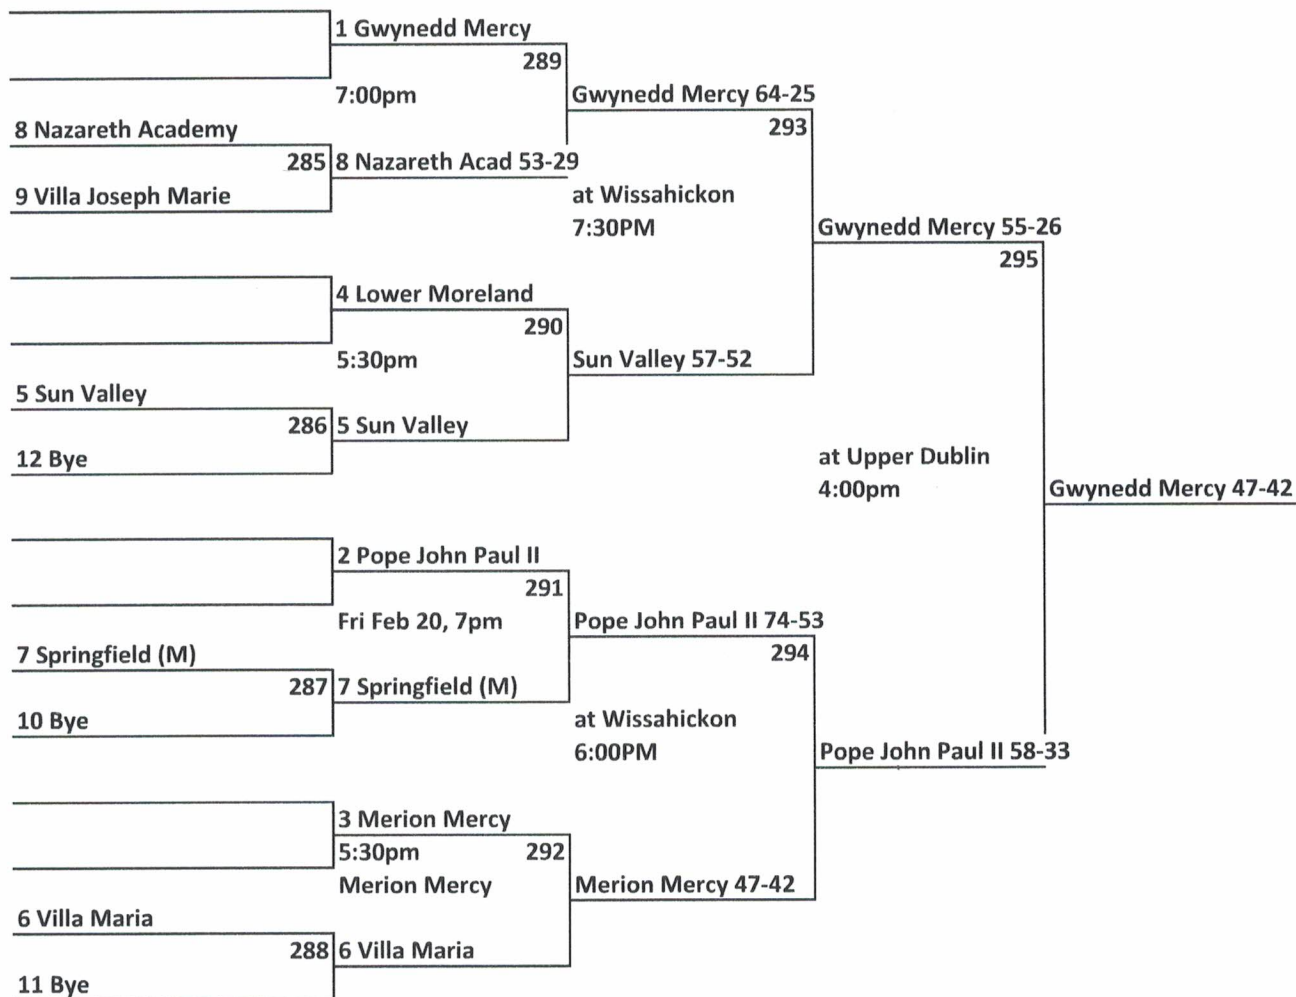

2014-2015 Girls Basketball A

2 teams Advance. First Round at Site of Higher Seed.

All games are 7:00pm unless otherwise noted

Fri Feb 20, 2015

Tues Feb 24, 2015

Sat Feb 28, 2015

1 Phil-Mont Christian

300
7:30pm

2014-2015 Girls Basketball AAA

3 Teams Advance, First 2 Rounds played at site of Higher Seed

All Games scheduled for 7pm unless otherwise noted

Wed Feb 18, 2015

Mon Feb 23, 2015

Wed Feb 25, 2015

Sat Feb 28, 2015

Sat Feb 28, Playback for 3rd Place

2014-2015 Girls Basketball AAAA

Ten Teams Advance, First 3 Rounds Played at the Site of the Higher Seed
 All Games are 7:00pm unless otherwise noted.
 Saturday games are 1:30pm unless otherwise noted

Sat Feb 14, 2015 Wed Feb 18, 2015 Mon Feb 23, 2015 Wed Feb 25, 2015 Fri Feb 27, 2015