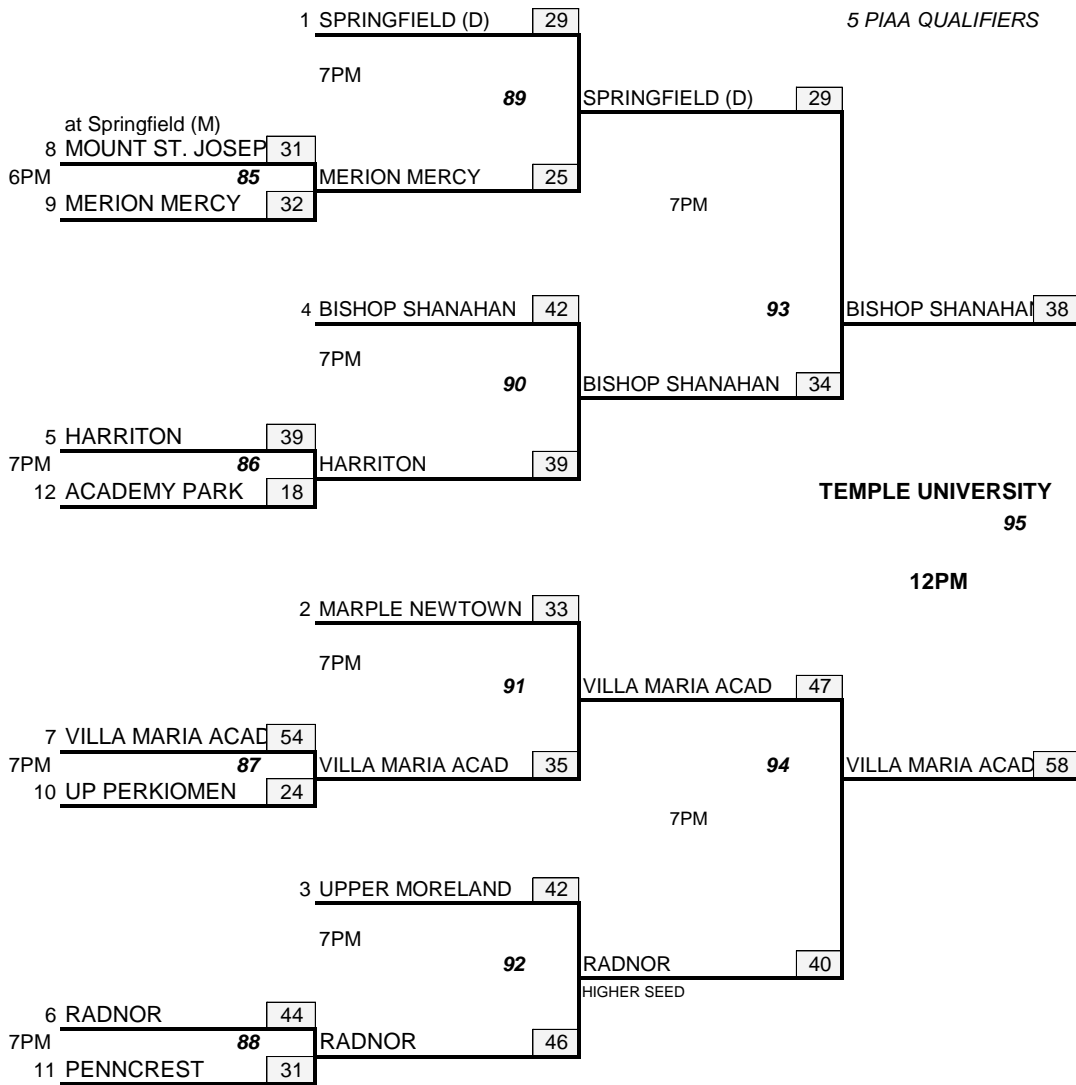

# D1 5A GIRLS BASKETBALL 2022

FRI  
2/18/22

TUES  
2/22/22

FRI  
2/25/22

TBA  
TBA

# D1 5A GIRLS PLAYBACK 2022

GAMES PLAYED AT HIGHER SEED

3/8/2022

FRI  
2/25/22

TUES  
3/1/22

1	SPRINGFIELD (D)	52		
	HIGHER SEED			
7PM		98	<b>SPRINGFIELD (D)</b>	
			<b>3RD</b>	
6	RADNOR	32		
			<b>RADNOR</b>	
			<b>4TH</b>	
5	HARRITON	40		
	HIGHER SEED			
5:30		96	HARRITON	11
9	MERION MERCY	33		
			7PM	
			99	<b>MARPLE NEWTOWN</b>
				<b>5TH</b>
2	MARPLE NEWTOWN	50		
	HIGHER SEED			
7PM		97	MARPLE NEWTOWN	34
3	UPPER MORELAND	35		
	HIGHER SEED			