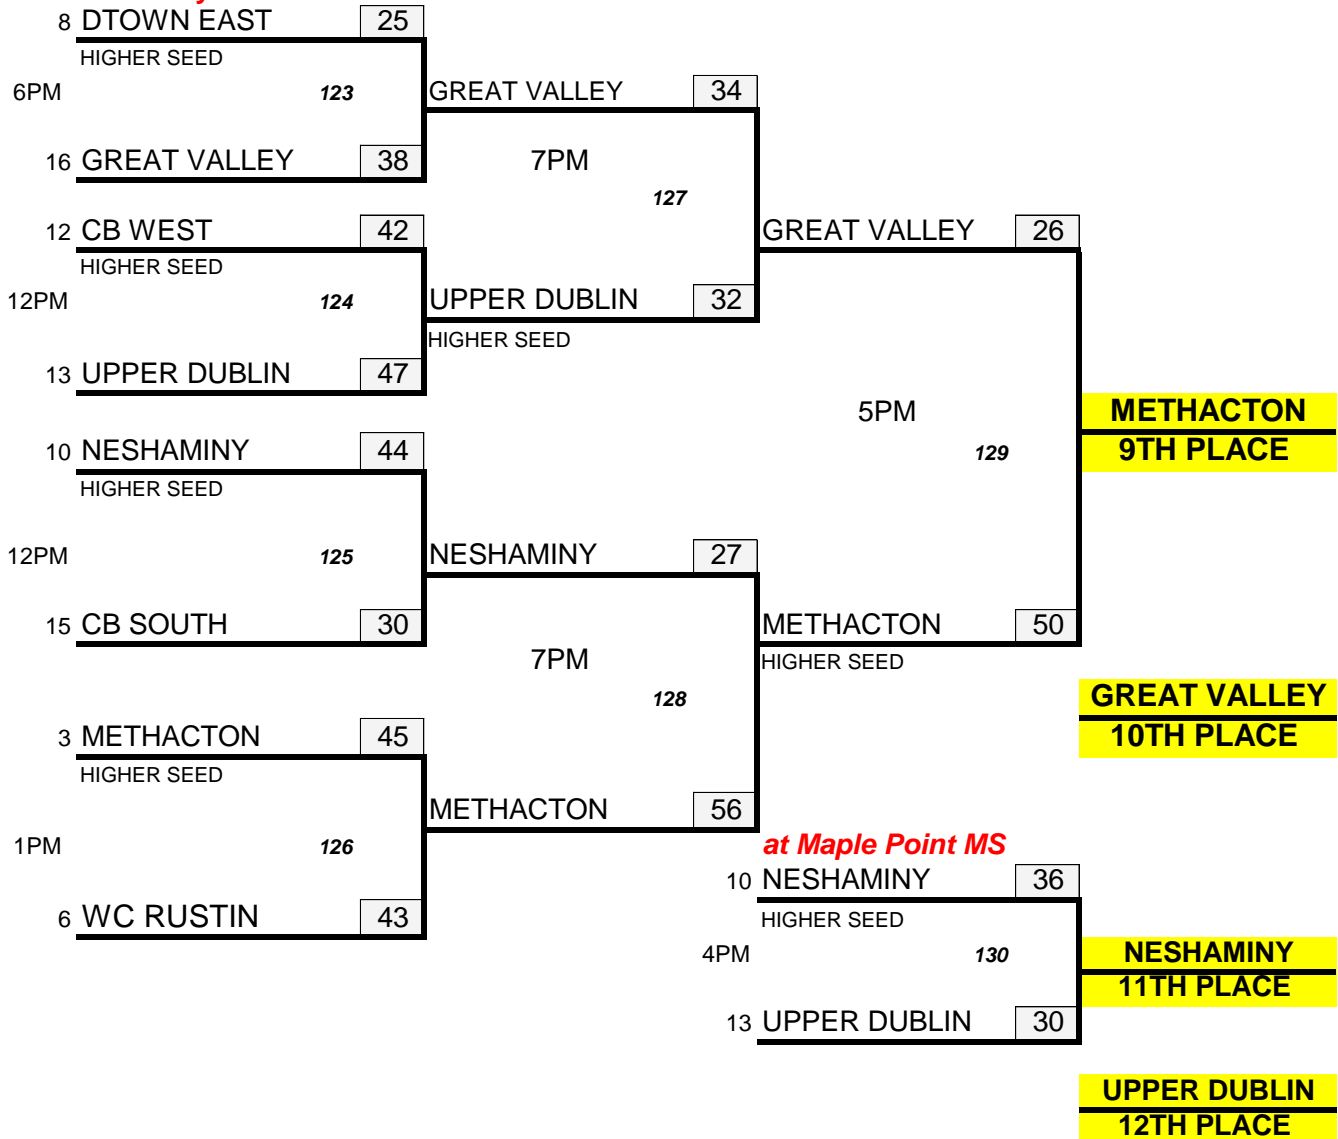

## 9TH-12TH PLACE PLAYBACKS

PLAYBACK GAMES AT HIGHER SEED

SAT  
2/26/22

WED  
3/2/22

FRI  
3/4/22

**Friday 2/25/22**

## 3RD-8TH PLACE PLAYBACKS

PLAYBACK GAMES AT HIGHER SEED

WED  
3/2/22

FRI  
3/4/22

		2 SOUDERTON	31		
		HIGHER SEED			
		LOSER OF SEMIFINAL	133		<b>PENNSBURY</b>
					<b>3RD PLACE</b>
	3:30	4 PENNSBURY	41		
					<b>SOUDERTON</b>
					<b>4TH PLACE</b>
		5 ABINGTON	53		
		HIGHER SEED			
7PM		131		ABINGTON	54
				HIGHER SEED	
		9 HAVERFORD	48		
				5PM	
				134	
					<b>ABINGTON</b>
					<b>5TH PLACE</b>
		7 PERK VALLEY	50		
		HIGHER SEED			
7PM		132		PERK VALLEY	45
		14 GARNET VALLEY	42		
					<b>PERK VALLEY</b>
					<b>6TH PLACE</b>
		9 HAVERFORD	44		
		HIGHER SEED			
6PM		135		HAVERFORD	
					<b>7TH PLACE</b>
		14 GARNET VALLEY	23		
					<b>GARNET VALLEY</b>
					<b>8TH PLACE</b>