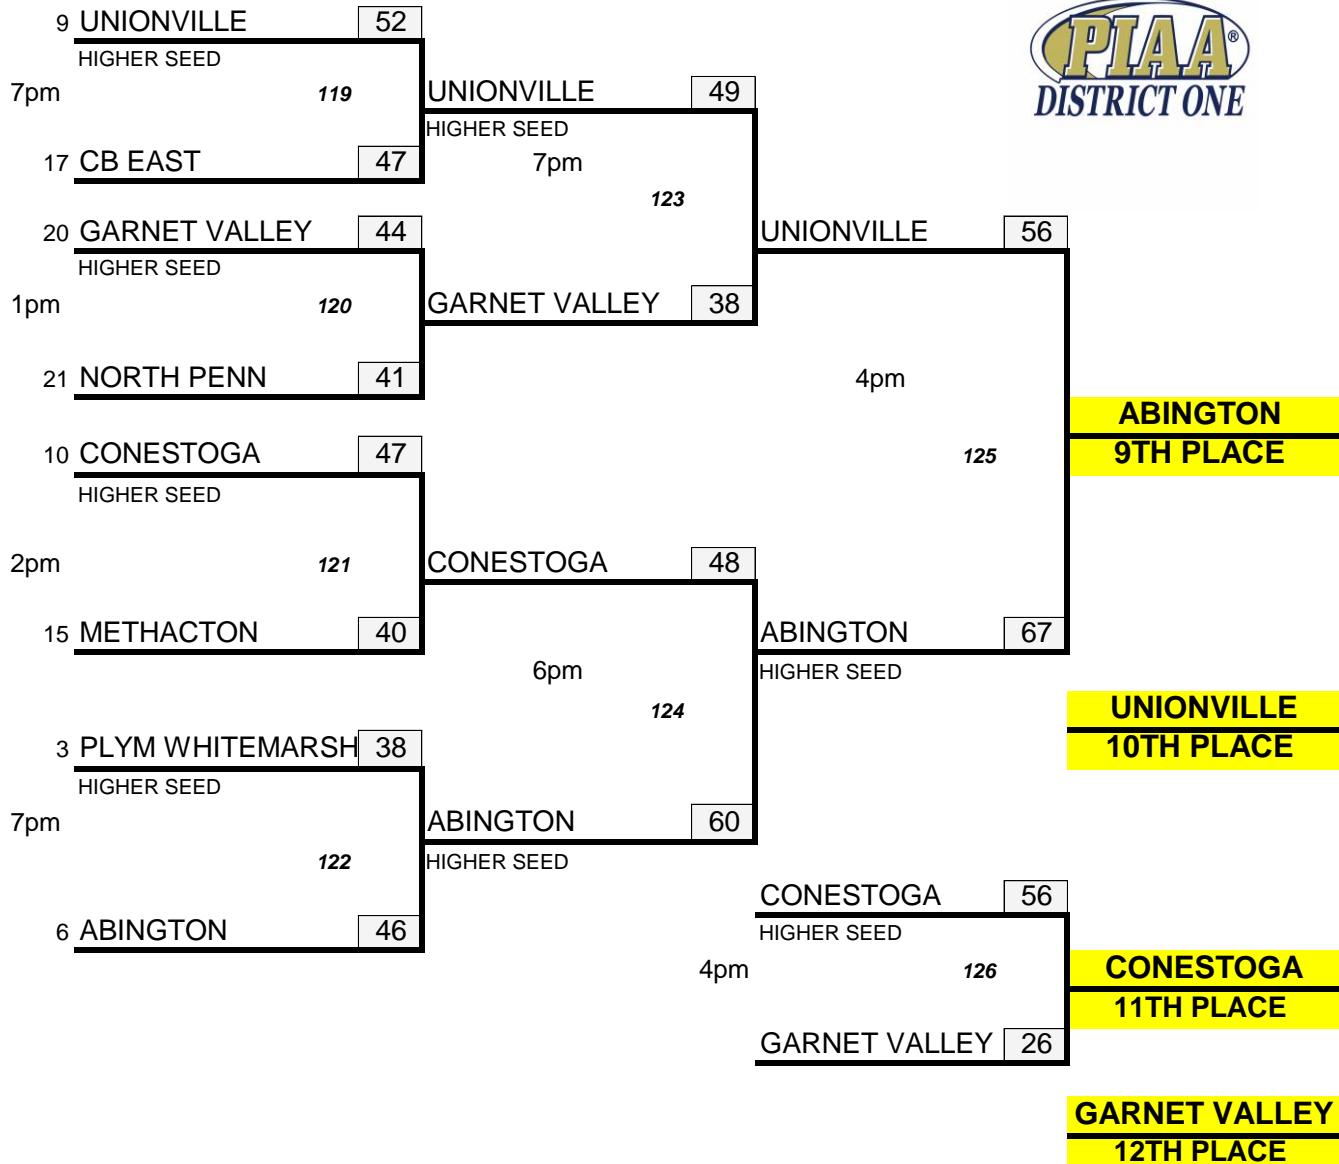

D1 6A GIRLS BASKETBALL 2023

9TH-12TH PLACE PLAYBACKS

PLAYBACK GAMES AT HIGHER SEED

SAT
2/25/23

WED
3/1/23

FRI
3/3/23

D1 6A GIRLS BASKETBALL 2023

3RD-8TH PLACE PLAYBACKS

PLAYBACK GAMES AT HIGHER SEED

WED
3/1/23

FRI
3/3/23

SAT
3/4/23

	5 SPRING-FORD	50		
	HIGHER SEED			
12pm				SPRING-FORD 3RD PLACE
	11 PENNSBURY	33		PENNSBURY 4TH PLACE
	4 SOUDERTON	45		
	HIGHER SEED			
6pm	127		<i>at BUCKS COUNTY COMMUNITY COLLEGE</i>	
	8 NESHAMINY	51	NESHAMINY	43
			3:30	
			129	NESHAMINY 5TH PLACE
	7 SPRINGFIELD (D)	23		
	HIGHER SEED			
7pm	128		UPPER DUBLIN	41
	19 UPPER DUBLIN	37		UPPER DUBLIN 6TH PLACE
			<i>at INDIAN VALLEY MS</i>	
	SOUDERTON	39		
6pm			130	SOUDERTON 7TH PLACE
	SPRINGFIELD (D)	32		SPRINGFIELD (D) 8TH PLACE